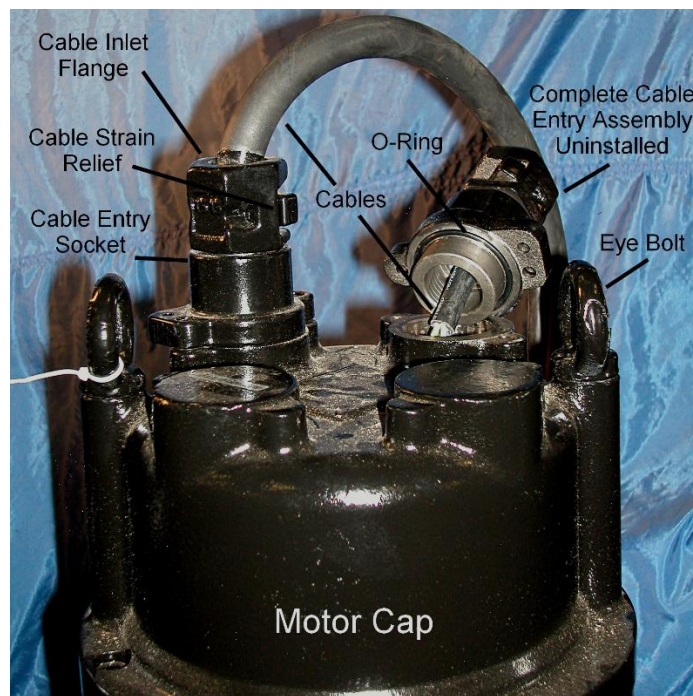

Technical Pages

ABSTRACT

This document will identify the names of the components of a Bolt-On style HOMA cable inlet. Please review them before placing a replacement order.

BOLT-ON STYLE ASSEMBLY

CABLE ENTRY ASSEMBLY MID-INSTALLATION