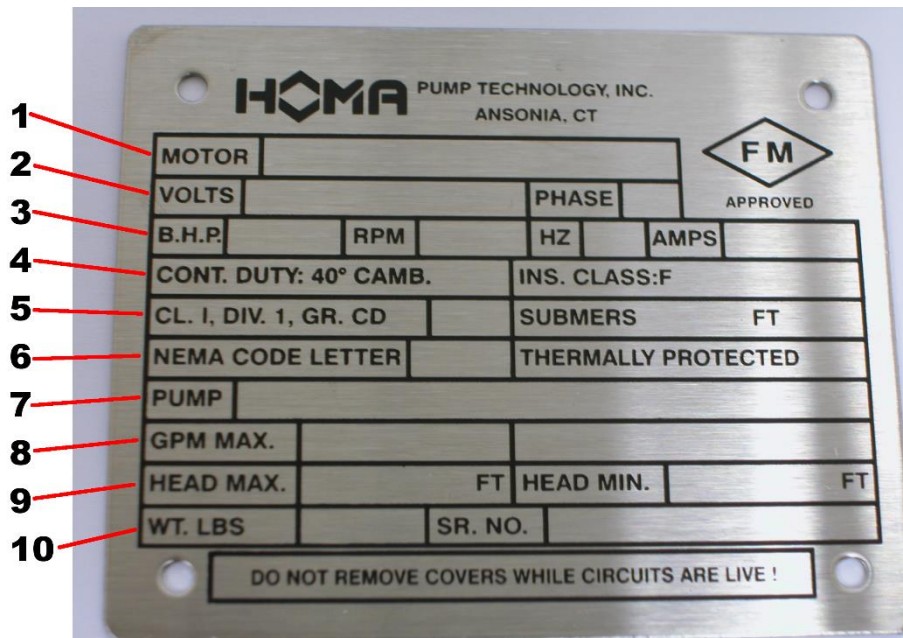

Technical Pages

ABSTRACT

This document will show where on the pump nameplate the pump model and serial number are displayed.

Note: The nameplate displayed is for an FM rated pump

Q. How can I quickly identify the pump’s model and serial number?

A. The pump’s model and serial number can be found on lines 7 and 10, under the headings “PUMP” and “SR. NO.”