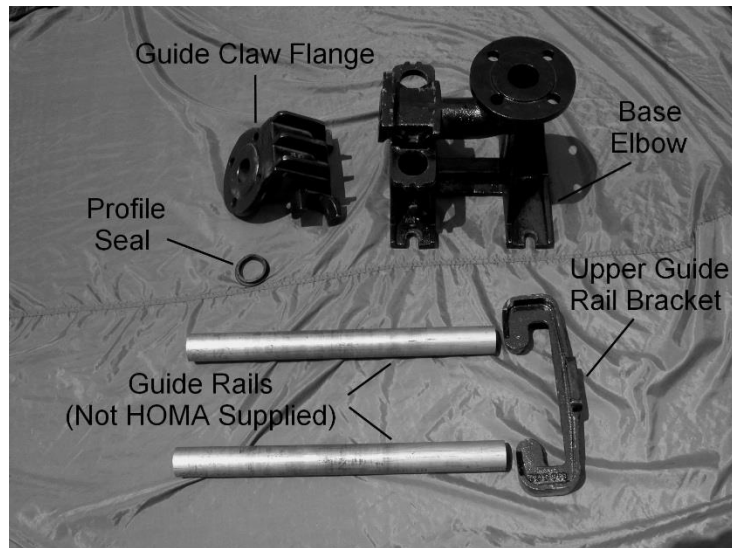

ABSTRACT

HOMA supplies autocoupling systems with both flanged and threaded pump connections. This document will identify the components of the two styles. Please review them before placing a replacement parts order.

Flanged